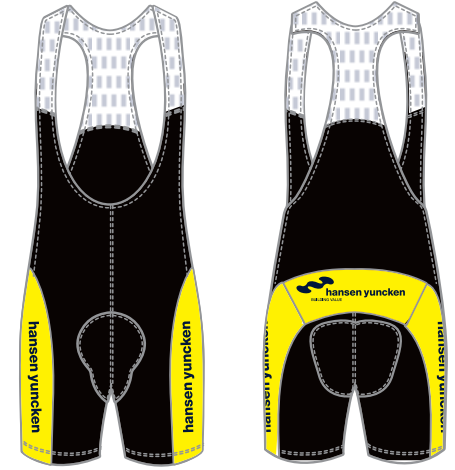

Women's Polo

Men's Cycling Jersey

Women's Cycling Jersey

Elite Knicks

Unisex Polo

Men's Elite Knicks

Women's Elite Knicks

Unisex Shirt

Sports Singlet

Umbrella

Socks

Running Shorts

Water Bottles

Fitness Towel

Presentation Colours

B239 - Sports Bag

B182A Back Pack