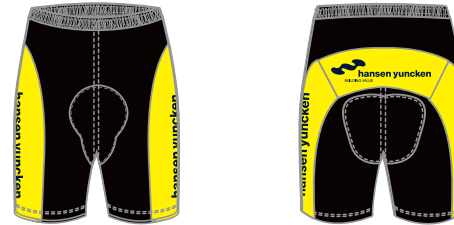

Women's Polo

Men's Cycling Jersey

Women's Cycling Jersey

Elite Knicks

Unisex Polo

Men's Elite Knicks

Women's Elite Knicks

Unisex Shirt

Sports Singlet

Umbrella

Socks

Running Shorts

Water Bottles

Fitness Towel

Presentation Colours

B239 - Sports Bag